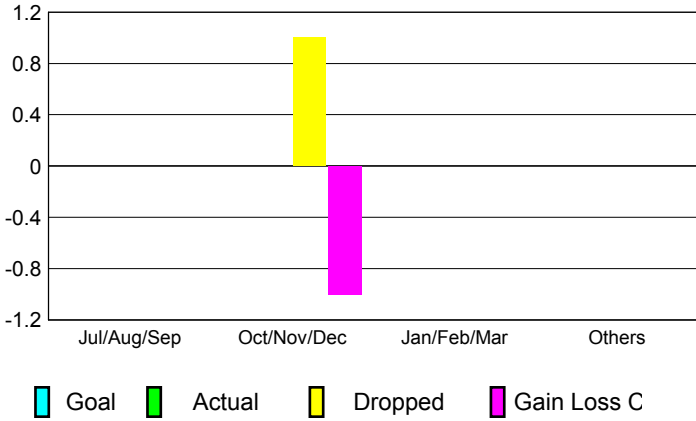

GMT: **MICHAEL BUTLER**

Location: **TEXAS**

GMT CA: **1**

CLUBS

Month	New Club Goal	Actual New Clubs	Actual Dropped Clubs	Gain/Loss of Clubs
2012-2013				
Jul/Aug/Sep	0	0	0	0
Oct/Nov/Dec	0	0	1	-1
Jan/Feb/Mar	0	0	0	0
Apr/May/June	0	0	0	0
Totals	0	0	1	-1

MEMBERSHIP

Month	Net Memb Goal	Actual New Memb	Actual Dropped Memb	Gain/Loss of Memb
2012-2013				
Jul/Aug/Sep	0	47	96	-49
Oct/Nov/Dec	0	43	60	-17
Jan/Feb/Mar	0	55	54	1
Apr/May/June	0	59	114	-55
Totals	0	204	324	-120

Club Results 2012-2013
Goal, New, Dropped, Gain/Loss

Membership Results 2012-2013
Goal, New, Dropped, Gain/Loss

YTD Status Quo Clubs 2012-2013

Status Quo Clubs Compared to Status Quo Members

Gender Comparison 2012-2013