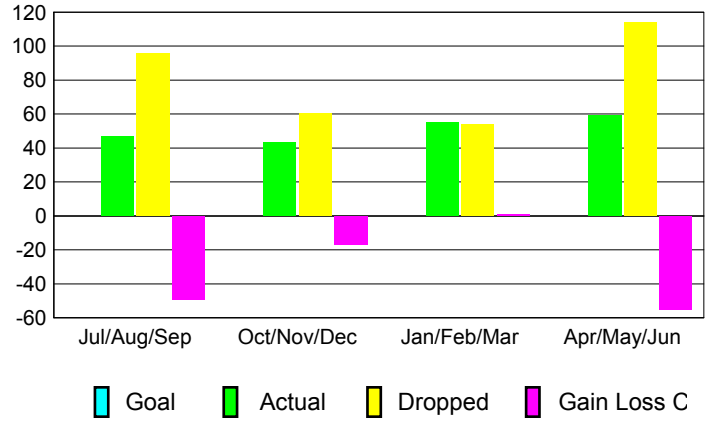

GMT: **MICHAEL BUTLER**

Location: **TEXAS**

GMT CA: **1**

CLUBS

Month	New Club Goal	Actual New Clubs	Actual Dropped Clubs	Gain/Loss of Clubs
2012-2013				
Jul/Aug/Sep	0	0	0	0
Oct/Nov/Dec	0	0	1	-1
Jan/Feb/Mar	0	0	0	0
Apr/May/June	0	0	0	0
Totals	0	0	1	-1

MEMBERSHIP

Month	Net Memb Goal	Actual New Memb	Actual Dropped Memb	Gain/Loss of Memb
2012-2013				
Jul/Aug/Sep	0	47	96	-49
Oct/Nov/Dec	0	43	60	-17
Jan/Feb/Mar	0	55	54	1
Apr/May/June	0	59	114	-55
Totals	0	204	324	-120

Club Results 2012-2013
Goal, New, Dropped, Gain/Loss

Membership Results 2012-2013
Goal, New, Dropped, Gain/Loss

YTD Status Quo Clubs 2012-2013

Status Quo Clubs Compared to Status Quo Members

Gender Comparison 2012-2013